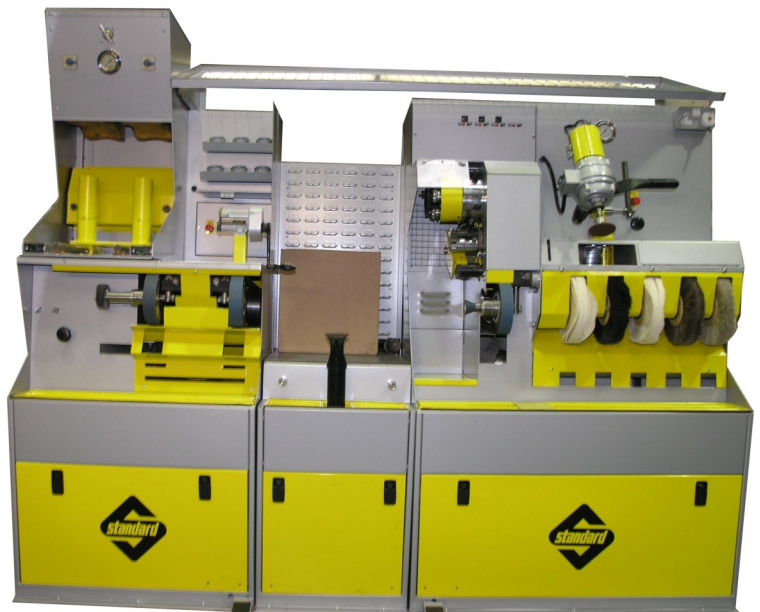

Dustbags

POW144701260	L/H Normal Dustbag (Press/Scourer)
POW144705613	R/H Normal Dustbag (Finisher)