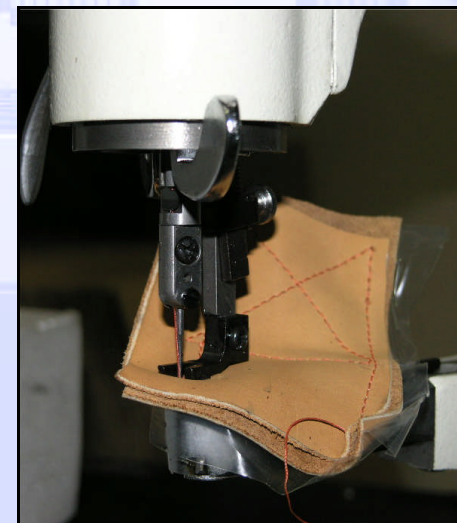

Model CW2971 Manual Patcher

Suitable for medium-weight patching of the following: -

- Shoe Uppers
- Boot Zips
- Bag Zips
- Leather Garments such as trousers & jackets
- Leather Luggage
- Elastics

Dimensions - 54cm L x 44cm H x 32cm D

Weight - 29 Kg

www.standardgroup.co.uk